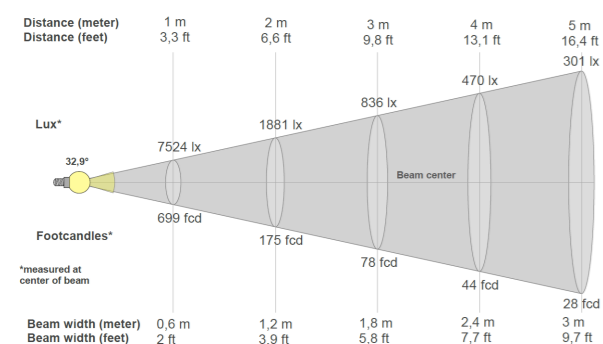

### 3-Phase Track Light

<b>System Power</b>	from 14.5W up to 35W
<b>CRI</b>	>90Ra
<b>CCT</b>	4000K PW
<b>Sytem Lumen</b>	from 1749lm up to 4422lm
<b>System Efficacy</b>	up to 129lm/W
<b>Driver</b>	Non-Dimmable Driver (included)
<b>SDCM</b>	2
<b>L+B values (50.000 hr)</b>	L90B10 (50.000h)