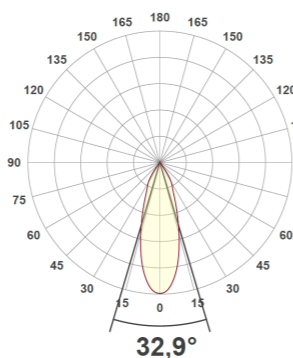

### 3-Phase Track Light

<b>System Power</b>	from 14.5W up to 35W
<b>CRI</b>	>90Ra
<b>CCT</b>	4000K PW
<b>Sytem Lumen</b>	from 1749lm up to 4422lm
<b>System Efficacy</b>	up to 129lm/W
<b>Driver</b>	Non-Dimmable Driver (included)
<b>SDCM</b>	2
<b>L+B values (50.000 hr)</b>	L90B10 (50.000h)