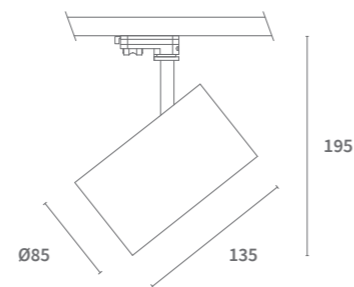

*More options available! Contact us to customize your fixture down to the finest details.

PRODUCT LIST								
Article No.	Product Name	Colour	CCT	CRI	System Lumen	System Power	System Efficacy	Reflector
2.17.4760	Tracklight Stio LED	White	3000K PW	>90Ra	2844m	18.5W	154lm/W	18°
2.17.4763	Tracklight Stio LED	Black	3000K PW	>90Ra	2844m	18.5W	154lm/W	18°
2.17.4772	Tracklight Stio LED	White	3000K PW	>90Ra	3294lm	22.5W	146lm/W	18°
2.17.4775	Tracklight Stio LED	Black	3000K PW	>90Ra	3294lm	22.5W	146lm/W	18°
2.17.4766	Tracklight Stio LED	White	4000K PW	>90Ra	2975lm	18.5W	160lm/W	18°
2.17.4769	Tracklight Stio LED	Black	4000K PW	>90Ra	2975lm	18.5W	160lm/W	18°
2.17.4778	Tracklight Stio LED	White	4000K PW	>90Ra	3412lm	22.5W	152lm/W	18°
2.17.4781	Tracklight Stio LED	Black	4000K PW	>90Ra	3412lm	22.5W	151lm/W	18°
2.17.4761	Tracklight Stio LED	White	3000K PW	>90Ra	2748lm	18.5W	148lm/W	28°
2.17.4764	Tracklight Stio LED	Black	3000K PW	>90Ra	2748lm	18.5W	148lm/W	28°
2.17.4773	Tracklight Stio LED	White	3000K PW	>90Ra	3264lm	22.5W	146lm/W	28°
2.17.4776	Tracklight Stio LED	Black	3000K PW	>90Ra	3264lm	22.5W	146lm/W	28°
2.17.4767	Tracklight Stio LED	White	4000K PW	>90Ra	2879lm	18.5W	155lm/W	28°
2.17.4770	Tracklight Stio LED	Black	4000K PW	>90Ra	2879lm	18.5W	155lm/W	28°
2.17.4779	Tracklight Stio LED	White	4000K PW	>90Ra	3392lm	22.5W	150lm/W	28°
2.17.4782	Tracklight Stio LED	Black	4000K PW	>90Ra	3392lm	22.5W	150lm/W	28°
2.17.4677	Tracklight Stio LED	White	3000K PW	>90Ra	2723lm	18.5W	148lm/W	36°
2.17.4678	Tracklight Stio LED	Black	3000K PW	>90Ra	2723lm	18.5W	148lm/W	36°
2.17.4681	Tracklight Stio LED	White	3000K PW	>90Ra	3214lm	22.5W	148lm/W	36°
2.17.4682	Tracklight Stio LED	Black	3000K PW	>90Ra	3214lm	22.5W	148lm/W	36°
2.17.4679	Tracklight Stio LED	White	4000K PW	>90Ra	2889lm	18.5W	158lm/W	36°
2.17.4680	Tracklight Stio LED	Black	4000K PW	>90Ra	2889lm	18.5W	158lm/W	36°
2.17.4683	Tracklight Stio LED	White	4000K PW	>90Ra	3401lm	22.5W	152lm/W	36°
2.17.4684	Tracklight Stio LED	Black	4000K PW	>90Ra	3401lm	22.5W	152lm/W	36°
2.17.4762	Tracklight Stio LED	White	3000K PW	>90Ra	2728lm	18.5W	148lm/W	55°
2.17.4765	Tracklight Stio LED	Black	3000K PW	>90Ra	2728lm	18.5W	148lm/W	55°
2.17.4774	Tracklight Stio LED	White	3000K PW	>90Ra	3241lm	22.5W	144lm/W	55°
2.17.4777	Tracklight Stio LED	Black	3000K PW	>90Ra	3241lm	22.5W	144lm/W	55°
2.17.4768	Tracklight Stio LED	White	4000K PW	>90Ra	2891lm	18.5W	156lm/W	55°
2.17.4771	Tracklight Stio LED	Black	4000K PW	>90Ra	2891lm	18.5W	156lm/W	55°
2.17.4780	Tracklight Stio LED	White	4000K PW	>90Ra	3387lm	22.5W	150lm/W	55°
2.17.4783	Tracklight Stio LED	Black	4000K PW	>90Ra	3387lm	22.5W	150lm/W	55°