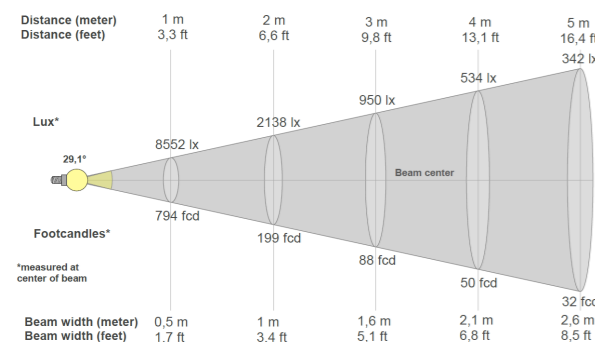

*More options available! Contact us to customize your fixture down to the finest details.