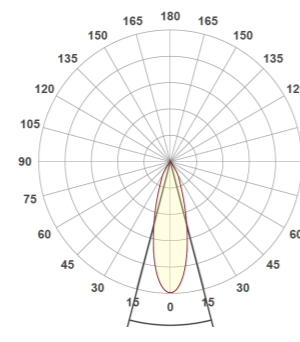

*More options available! Contact us to customize your fixture down to the finest details.