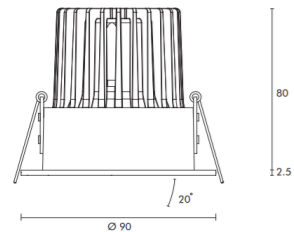

Article No. with * indicates that the luminaire is DALI Dimmable.

Dark TILTABLE

Product information

System Power	9W
CRI	>90Ra
CCT	2700K 3000K 4000K
System Lumen	72lm 80lm 88lm
System Efficacy	8lm/W 9lm/W 10lm/W
LOR	Up to 40%
Driver	500mA Non-Dimmable or Dimmable Driver (included)
IP	20

Dimensions

Neo Ball

Article No.	Product Name	Color	CCT	CRI	System Lumen	System Power	Cutout size
2.11.1795 / 2.11.1796*	Dark Round	Grey	2700K	>90Ra	72lm	9W	Ø75mm
2.11.1801 / 2.11.1802*	Dark Round	Wit	2700K	>90Ra	72lm	9W	Ø75mm
2.11.1807 / 2.11.1808*	Dark Round	Black	2700K	>90Ra	72lm	9W	Ø75mm
2.11.1797 / 2.11.1798*	Dark Round	Grey	3000K	>90Ra	80lm	9W	Ø75mm
2.11.1803 / 2.11.1804*	Dark Round	Wit	3000K	>90Ra	80lm	9W	Ø75mm
2.11.1809 / 2.11.1810*	Dark Round	Black	3000K	>90Ra	80lm	9W	Ø75mm
2.11.1799 / 2.11.1800*	Dark Round	Grey	4000K	>90Ra	88lm	9W	Ø75mm
2.11.1805 / 2.11.1806*	Dark Round	Wit	4000K	>90Ra	88lm	9W	Ø75mm
2.11.1811 / 2.11.1812*	Dark Round	Black	4000K	>90Ra	88lm	9W	Ø75mm
2.11.1813 / 2.11.1814*	Dark Oval	Grey	2700K	>90Ra	100lm	9W	Ø75mm
2.11.1819 / 2.11.1820*	Dark Oval	Wit	2700K	>90Ra	100lm	9W	Ø75mm
2.11.1825 / 2.11.1826*	Dark Oval	Black	2700K	>90Ra	100lm	9W	Ø75mm
2.11.1815 / 2.11.1816*	Dark Oval	Grey	3000K	>90Ra	112lm	9W	Ø75mm
2.11.1821 / 2.11.1822*	Dark Oval	Wit	3000K	>90Ra	112lm	9W	Ø75mm
2.11.1827 / 2.11.1828*	Dark Oval	Black	3000K	>90Ra	112lm	9W	Ø75mm
2.11.1817 / 2.11.1818*	Dark Oval	Grey	4000K	>90Ra	120lm	9W	Ø75mm
2.11.1823 / 2.11.1824*	Dark Oval	Wit	4000K	>90Ra	120lm	9W	Ø75mm
2.11.1829 / 2.11.1830*	Dark Oval	Black	4000K	>90Ra	120lm	9W	Ø75mm