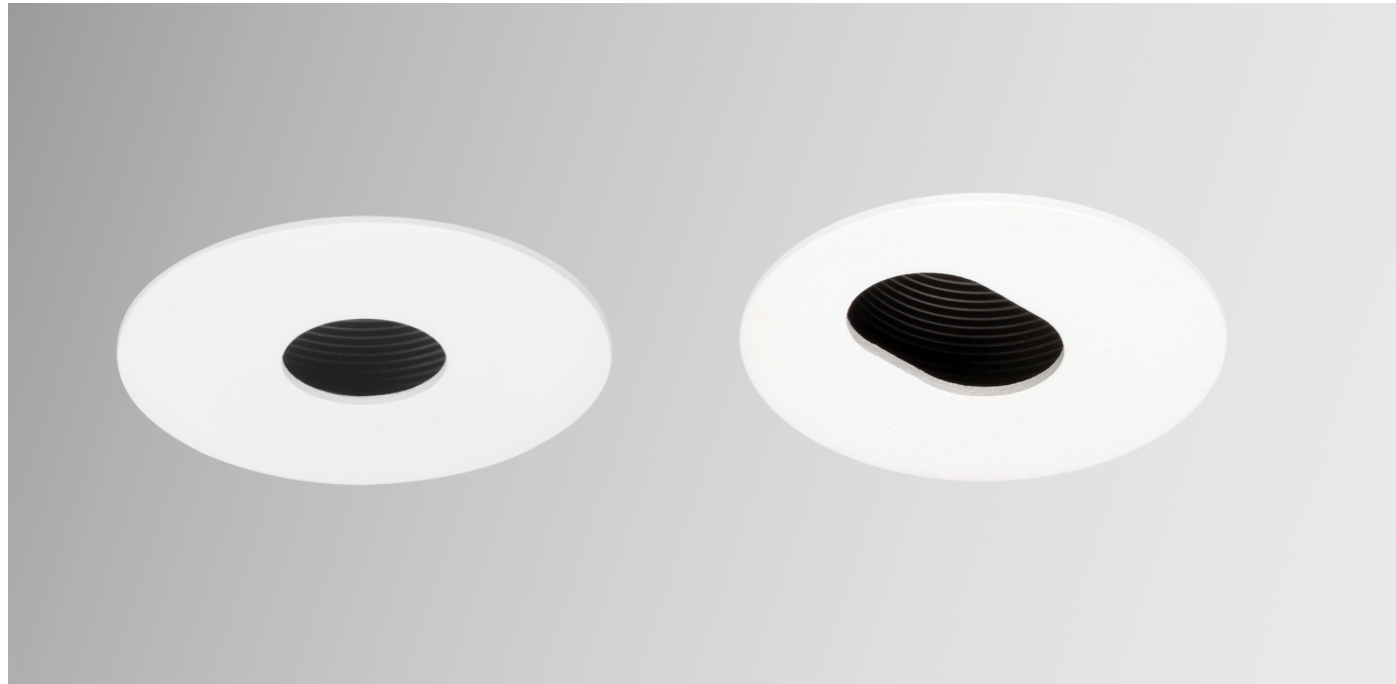

Dark TILTABLE

Product information

System Power	9W
CRI	>90Ra
CCT	2700K | 3000K | 4000K
System Lumen	72lm | 80lm | 88lm
System Efficacy	8lm/W | 9lm/W | 10lm/W
LOR	Up to 40%
Driver	500mA Non-Dimmable or Dimmable Driver (included)
IP	20

Dimensions

Neo Ball

Article No.	Product Name	Color	CCT	CRI	System Lumen	System Power	Cutout size
2.11.1795 / 2.11.1796*	Dark Round	Grey	2700K	>90Ra	72lm	9W	Ø75mm
2.11.1801 / 2.11.1802*	Dark Round	Wit	2700K	>90Ra	72lm	9W	Ø75mm
2.11.1807 / 2.11.1808*	Dark Round	Black	2700K	>90Ra	72lm	9W	Ø75mm
2.11.1797 / 2.11.1798*	Dark Round	Grey	3000K	>90Ra	80lm	9W	Ø75mm
2.11.1803 / 2.11.1804*	Dark Round	Wit	3000K	>90Ra	80lm	9W	Ø75mm
2.11.1809 / 2.11.1810*	Dark Round	Black	3000K	>90Ra	80lm	9W	Ø75mm
2.11.1799 / 2.11.1800*	Dark Round	Grey	4000K	>90Ra	88lm	9W	Ø75mm
2.11.1805 / 2.11.1806*	Dark Round	Wit	4000K	>90Ra	88lm	9W	Ø75mm
2.11.1811 / 2.11.1812*	Dark Round	Black	4000K	>90Ra	88lm	9W	Ø75mm
2.11.1813 / 2.11.1814*	Dark Oval	Grey	2700K	>90Ra	100lm	9W	Ø75mm
2.11.1819 / 2.11.1820*	Dark Oval	Wit	2700K	>90Ra	100lm	9W	Ø75mm
2.11.1825 / 2.11.1826*	Dark Oval	Black	2700K	>90Ra	100lm	9W	Ø75mm
2.11.1815 / 2.11.1816*	Dark Oval	Grey	3000K	>90Ra	112lm	9W	Ø75mm
2.11.1821 / 2.11.1822*	Dark Oval	Wit	3000K	>90Ra	112lm	9W	Ø75mm
2.11.1827 / 2.11.1828*	Dark Oval	Black	3000K	>90Ra	112lm	9W	Ø75mm
2.11.1817 / 2.11.1818*	Dark Oval	Grey	4000K	>90Ra	120lm	9W	Ø75mm
2.11.1823 / 2.11.1824*	Dark Oval	Wit	4000K	>90Ra	120lm	9W	Ø75mm
2.11.1829 / 2.11.1830*	Dark Oval	Black	4000K	>90Ra	120lm	9W	Ø75mm

Article No. with * indicates that the luminaire is DALI Dimmable.