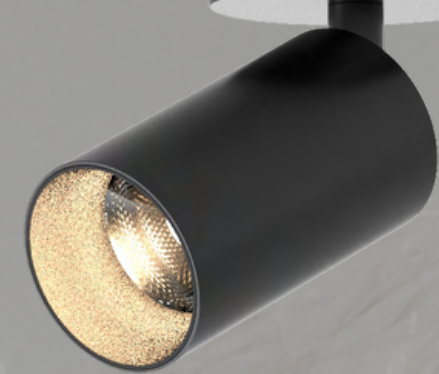

Easy installation

CASAMBI

www.nuudo.com

Slim en slank ontwerp door het gebruik van de Versa

nudo. Arcano & Versa @ Private villa

Optimal Experience

Comfort is what drives nuudo.

Our series are designed with an eye for detail and equipped with a high CRI to achieve the most optimal light image and create a unique lighting experience. We know that comfort directly affects our sense of relaxation and our ability to communicate and interact with others.