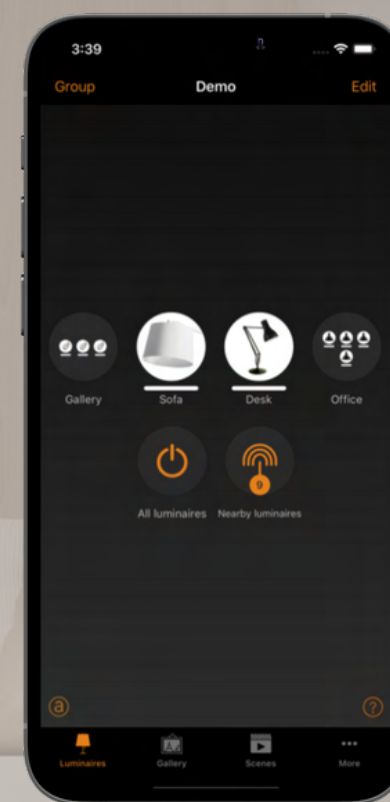

nuudo.

nuudo. Arcano @ Restaurant Proto

www.nuudo.com

Pendant, recessed or surface-mounted. All with high CRI for an atmospheric lighting plan

nundo. Neo @ Private villa

Modern & Simplified

nuudo. partners with Casambi. Create freedom when creating your lighting design by offering a solution that allows you to create scenes, dim lighting and adjust colours to create the perfect atmosphere. Casambi has a user-friendly interface and offers countless possibilities for any lighting designer striving for perfection.