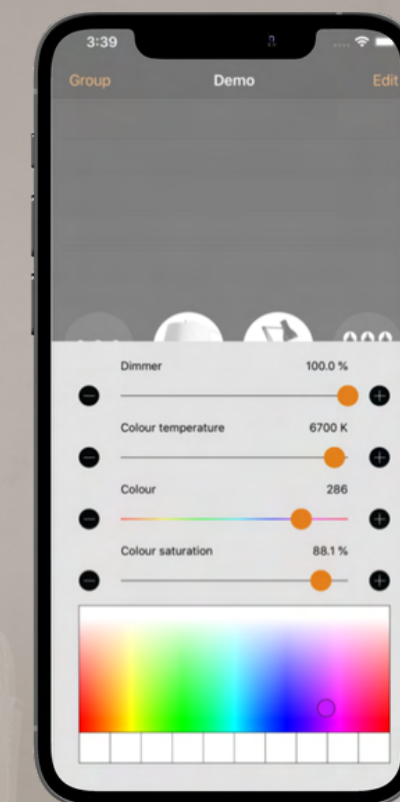

Modern & Simplified

nuudo. partners with Casambi. Create freedom when creating your lighting design by offering a solution that allows you to create scenes, dim lighting and adjust colours to create the perfect atmosphere. Casambi has a user-friendly interface and offers countless possibilities for any lighting designer striving for perfection.

Easy installation

CASAMBI

www.nuudo.com