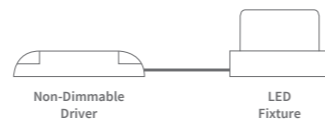

# Wally Medium

Wallwasher  
Tilttable

<b>System Power</b>	27.5W		
<b>CRI</b>	>90Ra		
<b>CCT</b>	2700K	3000K	3000K PW
<b>System Lumen</b>	3312lm	3417lm	3452lm
<b>System Efficacy</b>	120lm/W	133lm/W	126lm/W
<b>Driver</b>	Non-Dimmable Driver (included)		
<b>SDCM</b>	2		
<b>L+B values (50.000 hr)</b>	L90B10 (50.000h)		

## PRODUCT LIST

Article No.	Product Name	Color	CCT	CRI	System Lumen	System Power	System Efficacy	Reflector	Cutout size
2.11.2255	Wally Medium	Grey	2700K	>90Ra	3312lm	27.5W	120lm/W	78° x 100°	218 x 125mm
2.11.2999	Wally Medium	White	2700K	>90Ra	3312lm	27.5W	120lm/W	78° x 100°	218 x 125mm
2.11.2217	Wally Medium	Grey	3000K	>90Ra	3417lm	27.5W	133lm/W	78° x 100°	218 x 125mm
2.11.2219	Wally Medium	White	3000K	>90Ra	3417lm	27.5W	133lm/W	78° x 100°	218 x 125mm
2.11.9161	Wally Medium	Grey	3000K PW	>90Ra	3452lm	27.5W	126lm/W	78° x 100°	218 x 125mm
2.11.8205	Wally Medium	White	3000K PW	>90Ra	3452lm	27.5W	126lm/W	78° x 100°	218 x 125mm