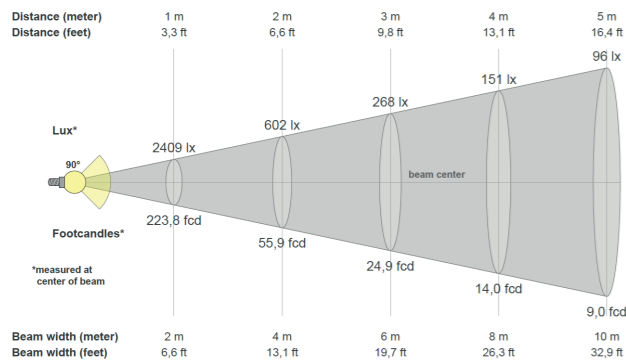

# Wally Medium

Wallwasher  
Tilttable

<b>System Power</b>	27.5W		
<b>CRI</b>	>90Ra		
<b>CCT</b>	2700K	3000K	3000K PW
<b>System Lumen</b>	3312lm	3417lm	3452lm
<b>System Efficacy</b>	120lm/W	133lm/W	126lm/W
<b>Driver</b>	Non-Dimmable Driver (included)		
<b>SDCM</b>	2		
<b>L+B values (50.000 hr)</b>	L90B10 (50.000h)		

## PRODUCT LIST

Article No.	Product Name	Color	CCT	CRI	System Lumen	System Power	System Efficacy	Reflector	Cutout size
2.11.2255	Wally Medium	Grey	2700K	>90Ra	3312lm	27.5W	120lm/W	78° x 100°	218 x 125mm
2.11.2999	Wally Medium	White	2700K	>90Ra	3312lm	27.5W	120lm/W	78° x 100°	218 x 125mm
2.11.2217	Wally Medium	Grey	3000K	>90Ra	3417lm	27.5W	133lm/W	78° x 100°	218 x 125mm
2.11.2219	Wally Medium	White	3000K	>90Ra	3417lm	27.5W	133lm/W	78° x 100°	218 x 125mm
2.11.9161	Wally Medium	Grey	3000K PW	>90Ra	3452lm	27.5W	126lm/W	78° x 100°	218 x 125mm
2.11.8205	Wally Medium	White	3000K PW	>90Ra	3452lm	27.5W	126lm/W	78° x 100°	218 x 125mm

Also available: CRI >80Ra

This is a small selection from our portfolio. Please contact us for a suitable solution for your lighting project.

Cutout Size  
218x125mm