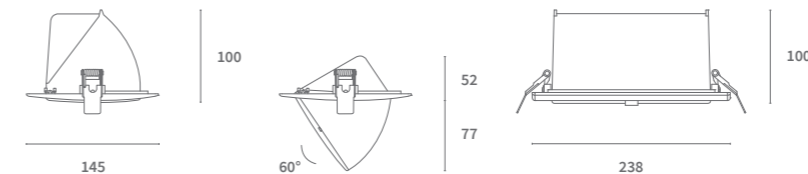

## PRODUCT LIST

Article No.	Product Name	Color	CCT	CRI	System Lumen	System Power	System Efficacy	Reflector	Cutout size
2.11.2255	Wally Medium	Grey	2700K	>90Ra	3312lm	27.5W	120lm/W	78° x 100°	218 x 125mm
2.11.2999	Wally Medium	White	2700K	>90Ra	3312lm	27.5W	120lm/W	78° x 100°	218 x 125mm
2.11.2217	Wally Medium	Grey	3000K	>90Ra	3417lm	27.5W	133lm/W	78° x 100°	218 x 125mm
2.11.2219	Wally Medium	White	3000K	>90Ra	3417lm	27.5W	133lm/W	78° x 100°	218 x 125mm
2.11.9161	Wally Medium	Grey	3000K PW	>90Ra	3452lm	27.5W	126lm/W	78° x 100°	218 x 125mm
2.11.8205	Wally Medium	White	3000K PW	>90Ra	3452lm	27.5W	126lm/W	78° x 100°	218 x 125mm

Also available: CRI >80Ra

This is a small selection from our portfolio. Please contact us for a suitable solution for your lighting project.

Cutout Size  
218x125mm