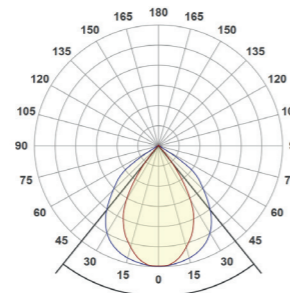

# Wally Medium

Wallwasher  
Tilttable

<b>System Power</b>	27.5W		
<b>CRI</b>	>90Ra		
<b>CCT</b>	2700K	3000K	3000K PW
<b>System Lumen</b>	3312lm	3417lm	3452lm
<b>System Efficacy</b>	120lm/W	133lm/W	126lm/W
<b>Driver</b>	Non-Dimmable Driver (included)		
<b>SDCM</b>	2		
<b>L+B values (50.000 hr)</b>	L90B10 (50.000h)		

## PRODUCT LIST

Article No.	Product Name	Color	CCT	CRI	System Lumen	System Power	System Efficacy	Reflector	Cutout size
2.11.2255	Wally Medium	Grey	2700K	>90Ra	3312lm	27.5W	120lm/W	78° x 100°	218 x 125mm
2.11.2999	Wally Medium	White	2700K	>90Ra	3312lm	27.5W	120lm/W	78° x 100°	218 x 125mm
2.11.2217	Wally Medium	Grey	3000K	>90Ra	3417lm	27.5W	133lm/W	78° x 100°	218 x 125mm
2.11.2219	Wally Medium	White	3000K	>90Ra	3417lm	27.5W	133lm/W	78° x 100°	218 x 125mm
2.11.9161	Wally Medium	Grey	3000K PW	>90Ra	3452lm	27.5W	126lm/W	78° x 100°	218 x 125mm
2.11.8205	Wally Medium	White	3000K PW	>90Ra	3452lm	27.5W	126lm/W	78° x 100°	218 x 125mm

Also available: CRI >80Ra

This is a small selection from our portfolio. Please contact us for a suitable solution for your lighting project.

Cutout Size  
218x125mm