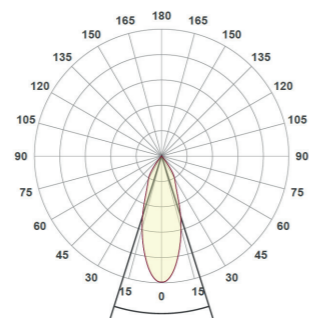

Tubo Maxi

3-Phase Track Light

System Power	26.8W	46W
CRI	>90Ra	
CCT	3000K	
System Lumen	330lm	510lm
System Efficacy	123lm/W	111lm/W
LOR	>85%	
Driver	Non-Dimmable Driver (included)	
SDCM	2	
L+B values (50.000 hr)	L90B10 (50.000h)	

*More options available! Contact us to customize your fixture down to the finest details.

PRODUCT LIST

Article No.	Product Name	Color	CCT	CRI	System Lumen	System Power	System Efficacy	Reflector
2.17.1814	Tubo Maxi	Grey	3000K	>90Ra	330lm	26.8W	123lm/W	36°
2.17.1796	Tubo Maxi	White	3000K	>90Ra	330lm	26.8W	123lm/W	36°
2.17.1898	Tubo Maxi	Black	3000K	>90Ra	330lm	26.8W	123lm/W	36°
2.17.2559	Tubo Maxi	Grey	3000K	>90Ra	510lm	46W	111lm/W	36°
2.17.0644	Tubo Maxi	White	3000K	>90Ra	510lm	46W	111lm/W	36°
2.17.0645	Tubo Maxi	Black	3000K	>90Ra	510lm	46W	111lm/W	36°
2.17.1451	Tubo Maxi	Grey	3000K PW	>90Ra	3459lm	27.1W	128lm/W	36°
2.17.1455	Tubo Maxi	White	3000K PW	>90Ra	3459lm	27.1W	128lm/W	36°
2.17.1459	Tubo Maxi	Black	3000K PW	>90Ra	3459lm	27.1W	128lm/W	36°