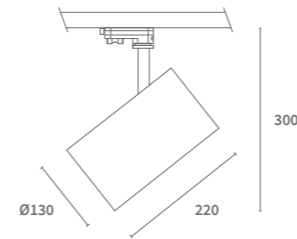

PRODUCT LIST

Article No.	Product Name	Color	CCT	CRI	System Lumen	System Power	System Efficacy	Reflector
2.17.1814	Tubo Maxi	Grey	3000K	>90Ra	330lm	26.8W	123lm/W	36°
2.17.1796	Tubo Maxi	White	3000K	>90Ra	330lm	26.8W	123lm/W	36°
2.17.1898	Tubo Maxi	Black	3000K	>90Ra	330lm	26.8W	123lm/W	36°
2.17.2559	Tubo Maxi	Grey	3000K	>90Ra	510lm	46W	111lm/W	36°
2.17.0644	Tubo Maxi	White	3000K	>90Ra	510lm	46W	111lm/W	36°
2.17.0645	Tubo Maxi	Black	3000K	>90Ra	510lm	46W	111lm/W	36°
2.17.1451	Tubo Maxi	Grey	3000K PW	>90Ra	3459lm	27.1W	128lm/W	36°
2.17.1455	Tubo Maxi	White	3000K PW	>90Ra	3459lm	27.1W	128lm/W	36°
2.17.1459	Tubo Maxi	Black	3000K PW	>90Ra	3459lm	27.1W	128lm/W	36°

Also available: CRI >90Ra and Dali
This is a small selection from our portfolio. Please contact us for a suitable solution for your lighting project.