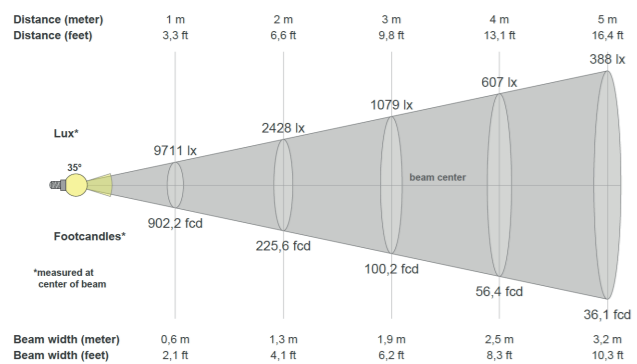

Tubo Maxi

3-Phase Track Light

System Power	26.8W	46W
CRI	>90Ra	
CCT	3000K	
System Lumen	330lm	510lm
System Efficacy	123lm/W	111lm/W
LOR	>85%	
Driver	Non-Dimmable Driver (included)	
SDCM	2	
L+B values (50.000 hr)	L90B10 (50.000h)	

*More options available! Contact us to customize your fixture down to the finest details.

PRODUCT LIST

Article No.	Product Name	Color	CCT	CRI	System Lumen	System Power	System Efficacy	Reflector
2.17.1814	Tubo Maxi	Grey	3000K	>90Ra	330lm	26.8W	123lm/W	36°
2.17.1796	Tubo Maxi	White	3000K	>90Ra	330lm	26.8W	123lm/W	36°
2.17.1898	Tubo Maxi	Black	3000K	>90Ra	330lm	26.8W	123lm/W	36°
2.17.2559	Tubo Maxi	Grey	3000K	>90Ra	510lm	46W	111lm/W	36°
2.17.0644	Tubo Maxi	White	3000K	>90Ra	510lm	46W	111lm/W	36°
2.17.0645	Tubo Maxi	Black	3000K	>90Ra	510lm	46W	111lm/W	36°
2.17.1451	Tubo Maxi	Grey	3000K PW	>90Ra	3459lm	27.1W	128lm/W	36°
2.17.1455	Tubo Maxi	White	3000K PW	>90Ra	3459lm	27.1W	128lm/W	36°
2.17.1459	Tubo Maxi	Black	3000K PW	>90Ra	3459lm	27.1W	128lm/W	36°