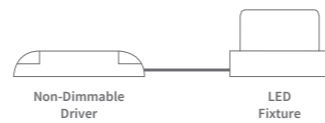

* Also available with other CCT's such as 3500K and 4000K
 * More options available! Contact us to customize your fixture down to the finest details.

Article No.	Product Name	Color	CCT	CRI	System Lumen	System Power	System Efficacy	Reflector	Cutout size
2.11.8997	Movimento V2	White	3000K	>90Ra	3964lm	27W	147lm/W	24°	Ø 175mm
2.11.8998	Movimento V2	Black	3000K	>90Ra	3964lm	27W	147lm/W	24°	Ø 175mm
2.11.8334	Movimento V2	White	3000K	>90Ra	5482lm	40W	137lm/W	24°	Ø 175mm
2.11.9001	Movimento V2	Black	3000K	>90Ra	5482lm	40W	137lm/W	24°	Ø 175mm
2.11.8999	Movimento V2	White	3000K	>90Ra	3972lm	27W	147lm/W	42°	Ø 175mm
2.11.9000	Movimento V2	Black	3000K	>90Ra	3972lm	27W	147lm/W	42°	Ø 175mm
2.11.8466	Movimento V2	White	3000K	>90Ra	4715lm	40W	117lm/W	42°	Ø 175mm
2.11.9002	Movimento V2	Black	3000K	>90Ra	4715lm	40W	117lm/W	42°	Ø 175mm