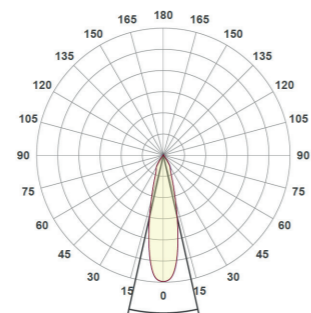

* Also available with other CCT's such as 3500K and 4000K
 * More options available! Contact us to customize your fixture down to the finest details.

Article No.	Product Name	Color	CCT	CRI	System Lumen	System Power	System Efficacy	Reflector	Cutout size
2.11.8997	Movimento V2	White	3000K	>90Ra	3964lm	27W	147lm/W	24°	Ø 175mm
2.11.8998	Movimento V2	Black	3000K	>90Ra	3964lm	27W	147lm/W	24°	Ø 175mm
2.11.8334	Movimento V2	White	3000K	>90Ra	5482lm	40W	137lm/W	24°	Ø 175mm
2.11.9001	Movimento V2	Black	3000K	>90Ra	5482lm	40W	137lm/W	24°	Ø 175mm
2.11.8999	Movimento V2	White	3000K	>90Ra	3972lm	27W	147lm/W	42°	Ø 175mm
2.11.9000	Movimento V2	Black	3000K	>90Ra	3972lm	27W	147lm/W	42°	Ø 175mm
2.11.8466	Movimento V2	White	3000K	>90Ra	4715lm	40W	117lm/W	42°	Ø 175mm
2.11.9002	Movimento V2	Black	3000K	>90Ra	4715lm	40W	117lm/W	42°	Ø 175mm