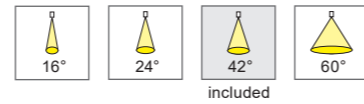

Movimento V2

Cardan

System Power	27W	40W
CRI	>90Ra	
CCT	3000K	
System Lumen	3964lm	5482lm
System Efficacy	147lm/W	137lm/W
LOR	Up to 85%	
Driver	Non-Dimmable Driver	
SDCM	2	
L+B values (50.000 hr)	L90B10 (50.000h)	

* Also available with other CCT's such as 3500K and 4000K
* More options available! Contact us to customize your fixture down to the finest details.

Article No.	Product Name	Color	CCT	CRI	System Lumen	System Power	System Efficacy	Reflector	Cutout size
2.11.8997	Movimento V2	White	3000K	>90Ra	3964lm	27W	147lm/W	24°	Ø 175mm
2.11.8998	Movimento V2	Black	3000K	>90Ra	3964lm	27W	147lm/W	24°	Ø 175mm
2.11.8334	Movimento V2	White	3000K	>90Ra	5482lm	40W	137lm/W	24°	Ø 175mm
2.11.9001	Movimento V2	Black	3000K	>90Ra	5482lm	40W	137lm/W	24°	Ø 175mm
2.11.8999	Movimento V2	White	3000K	>90Ra	3972lm	27W	147lm/W	42°	Ø 175mm
2.11.9000	Movimento V2	Black	3000K	>90Ra	3972lm	27W	147lm/W	42°	Ø 175mm
2.11.8466	Movimento V2	White	3000K	>90Ra	4715lm	40W	117lm/W	42°	Ø 175mm
2.11.9002	Movimento V2	Black	3000K	>90Ra	4715lm	40W	117lm/W	42°	Ø 175mm

Also available: CRI >80Ra
This is a small selection from our portfolio. Please contact us for a suitable solution for your lighting project.

Article No.	Description
5.14.0129	Reflector 16° for Movimento
5.14.0130	Reflector 24° for Movimento
5.14.0223	Reflector 60° for Movimento

Article No.	Description
-----	Dimmable driver