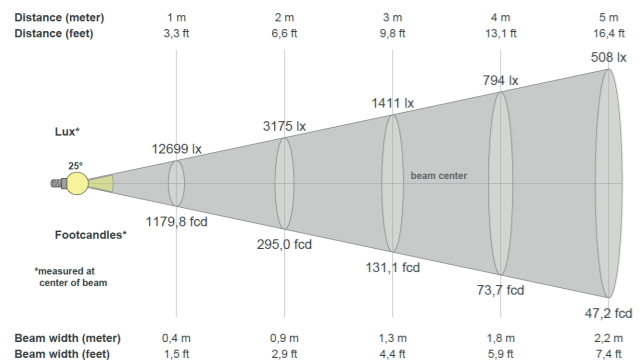

* Also available with other CCT's such as 3500K and 4000K
 * More options available! Contact us to customize your fixture down to the finest details.

Article No.	Product Name	Color	CCT	CRI	System Lumen	System Power	System Efficacy	Reflector	Cutout size
2.11.8997	Movimento V2	White	3000K	>90Ra	3964lm	27W	147lm/W	24°	Ø 175mm
2.11.8998	Movimento V2	Black	3000K	>90Ra	3964lm	27W	147lm/W	24°	Ø 175mm
2.11.8334	Movimento V2	White	3000K	>90Ra	5482lm	40W	137lm/W	24°	Ø 175mm
2.11.9001	Movimento V2	Black	3000K	>90Ra	5482lm	40W	137lm/W	24°	Ø 175mm
2.11.8999	Movimento V2	White	3000K	>90Ra	3972lm	27W	147lm/W	42°	Ø 175mm
2.11.9000	Movimento V2	Black	3000K	>90Ra	3972lm	27W	147lm/W	42°	Ø 175mm
2.11.8466	Movimento V2	White	3000K	>90Ra	4715lm	40W	117lm/W	42°	Ø 175mm
2.11.9002	Movimento V2	Black	3000K	>90Ra	4715lm	40W	117lm/W	42°	Ø 175mm