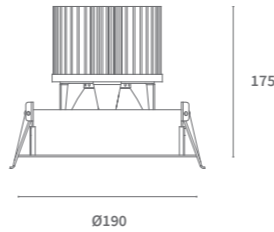

Article No.	Product Name	Color	CCT	CRI	System Lumen	System Power	System Efficacy	Reflector	Cutout size
2.11.8997	Movimento V2	White	3000K	>90Ra	3964lm	27W	147lm/W	24°	Ø 175mm
2.11.8998	Movimento V2	Black	3000K	>90Ra	3964lm	27W	147lm/W	24°	Ø 175mm
2.11.8334	Movimento V2	White	3000K	>90Ra	5482lm	40W	137lm/W	24°	Ø 175mm
2.11.9001	Movimento V2	Black	3000K	>90Ra	5482lm	40W	137lm/W	24°	Ø 175mm
2.11.8999	Movimento V2	White	3000K	>90Ra	3972lm	27W	147lm/W	42°	Ø 175mm
2.11.9000	Movimento V2	Black	3000K	>90Ra	3972lm	27W	147lm/W	42°	Ø 175mm
2.11.8466	Movimento V2	White	3000K	>90Ra	4715lm	40W	117lm/W	42°	Ø 175mm
2.11.9002	Movimento V2	Black	3000K	>90Ra	4715lm	40W	117lm/W	42°	Ø 175mm

Also available: CRI >80Ra
This is a small selection from our portfolio. Please contact us for a suitable solution for your lighting project.