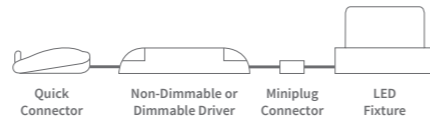

# Focus V2

Spot Light  
Tilttable

|                               |  |        |
|-------------------------------|--|--------|
| <b>System Power</b>           | 7.6W                                       |        |
| <b>CRI</b>                    | >90Ra                                      |        |
| <b>CCT</b>                    | 2700K                                      | 3000K  |
| <b>System Lumen</b>           | 542lm                                      | 603lm  |
| <b>System Efficacy</b>        | 71lm/W                                     | 79lm/W |
| <b>LOR</b>                    | >80%                                       |        |
| <b>Driver</b>                 | Non-Dimmable or Dimmable Driver (included) |        |
| <b>L+B values (50.000 hr)</b> | L80B10 (50.000h)                           |        |