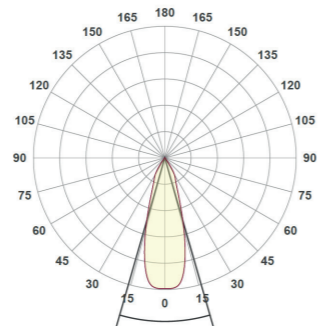

# Focus V2

Spot Light  
Tilttable

|                               |  |        |
|-------------------------------|--|--------|
| <b>System Power</b>           | 7.6W                                       |        |
| <b>CRI</b>                    | >90Ra                                      |        |
| <b>CCT</b>                    | 2700K                                      | 3000K  |
| <b>System Lumen</b>           | 542lm                                      | 603lm  |
| <b>System Efficacy</b>        | 71lm/W                                     | 79lm/W |
| <b>LOR</b>                    | >80%                                       |        |
| <b>Driver</b>                 | Non-Dimmable or Dimmable Driver (included) |        |
| <b>L+B values (50.000 hr)</b> | L80B10 (50.000h)                           |        |