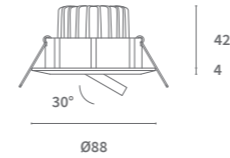

PRODUCT LIST

Article No.	Product Name	Color	CCT	CRI	System Lumen	System Power	System Efficacy	Reflector	Cutout size
2.11.3144 / 2.11.3145¹	Focus V2 Tilttable	Chrome	2700K	>90Ra	542lm	7.6W	71lm/W	38°	Ø 75mm
2.11.3147 / 2.11.3148¹	Focus V2 Tilttable	Brushed Alu.	2700K	>90Ra	542lm	7.6W	71lm/W	38°	Ø 75mm
2.11.3150 / 2.11.3151¹	Focus V2 Tilttable	Sandy White	2700K	>90Ra	542lm	7.6W	71lm/W	38°	Ø 75mm
2.11.3153 / 2.11.3154¹	Focus V2 Tilttable	Chrome	3000K	>90Ra	603lm	7.6W	79lm/W	38°	Ø 75mm
2.11.3156 / 2.11.3157¹	Focus V2 Tilttable	Brushed Alu.	3000K	>90Ra	603lm	7.6W	79lm/W	38°	Ø 75mm
2.11.3159 / 2.11.3160¹	Focus V2 Tilttable	Sandy White	3000K	>90Ra	603lm	7.6W	79lm/W	38°	Ø 75mm

¹Article No. with ¹ indicates dimmable driver is included.