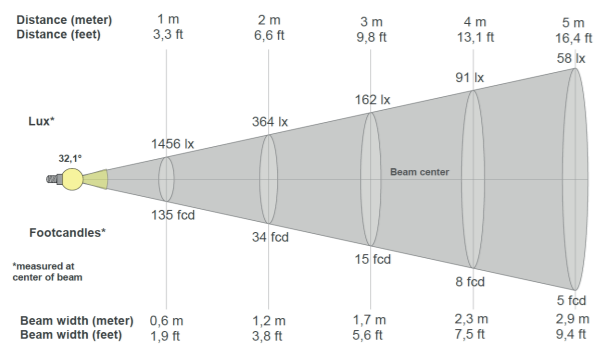

# Focus V2

Spot Light  
Tilttable

|                               |  |        |
|-------------------------------|--|--------|
| <b>System Power</b>           | 7.6W                                       |        |
| <b>CRI</b>                    | >90Ra                                      |        |
| <b>CCT</b>                    | 2700K                                      | 3000K  |
| <b>System Lumen</b>           | 542lm                                      | 603lm  |
| <b>System Efficacy</b>        | 71lm/W                                     | 79lm/W |
| <b>LOR</b>                    | >80%                                       |        |
| <b>Driver</b>                 | Non-Dimmable or Dimmable Driver (included) |        |
| <b>L+B values (50.000 hr)</b> | L80B10 (50.000h)                           |        |