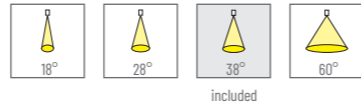

System Power	26.5W		46W	
CRI	>80Ra			
CCT	3000K	4000K	3000K	4000K
System Lumen	3087lm	3456lm	5362lm	5768lm
System Efficacy	116lm/W	130lm/W	117lm/W	125lm/W
LOR	Up to 85%			
Driver	Non-Dimmable Driver (included in downlight module)			
SDCM	2			
L+B values (50.000 hr)	L90B10 (50.000h)			

* Product information per spot head.

* More options available! Contact us to customize your fixture down to the finest details.