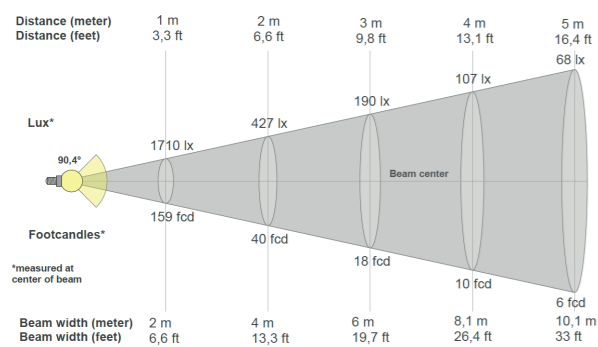

Ardea Panel

Track light

| System Power | 50W | | 59W | | 66W | | 72W | |
|------------------------|------------------|---------|---------|---------|---------|---------|---------|---------|
| CRI | >80Ra | | | | | | | |
| CCT | 3000K | 4000K | 3000K | 4000K | 3000K | 4000K | 3000K | 4000K |
| System Lumen | 750lm | 800lm | 8684lm | 9267 | 9579lm | 10224lm | 10273lm | 10997lm |
| System Efficacy | 151lm/W | 163lm/W | 150lm/W | 160lm/W | 144lm/W | 157lm/W | 142lm/W | 156lm/W |
| L+B values (50.000 hr) | L80B10 (50.000h) | | | | | | | |

PRODUCT LIST

Ardea CRI80 30° incl. driver with dip switch

| Article No. | Product Name | Color | CCT | System Lumen | System Power | System Efficacy | Size |
|-------------|-------------------------|-------|-------|--------------|--------------|-----------------|------------|
| 2.17.4322 | Track light Ardea Panel | White | 3000K | 10755lm | 72W | 149lm/W | 557x 189mm |
| 2.17.4323 | Track light Ardea Panel | Black | 3000K | 10755lm | 72W | 149lm/W | 557x 189mm |
| 2.17.4324 | Track light Ardea Panel | White | 4000K | 11669lm | 70W | 167lm/W | 557x 189mm |
| 2.17.4325 | Track light Ardea Panel | Black | 4000K | 11669lm | 70W | 167lm/W | 557x 189mm |