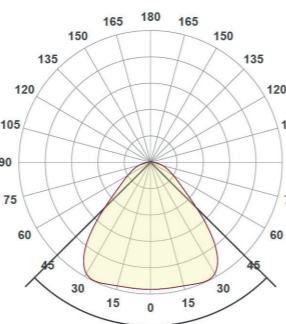

Ardea Panel

Track light

| System Power | 50W | | 59W | | 66W | | 72W | |
|------------------------|------------------|---------|---------|---------|---------|---------|---------|---------|
| CRI | >80Ra | | | | | | | |
| CCT | 3000K | 4000K | 3000K | 4000K | 3000K | 4000K | 3000K | 4000K |
| System Lumen | 750lm | 800lm | 8684lm | 9267 | 9579lm | 10224lm | 10273lm | 10997lm |
| System Efficacy | 151lm/W | 163lm/W | 150lm/W | 160lm/W | 144lm/W | 157lm/W | 142lm/W | 156lm/W |
| L+B values (50.000 hr) | L80B10 (50.000h) | | | | | | | |

PRODUCT LIST

Ardea CRI80 30° incl. driver with dip switch

| Article No. | Product Name | Color | CCT | System Lumen | System Power | System Efficacy | Size |
|-------------|-------------------------|-------|-------|--------------|--------------|-----------------|------------|
| 2.17.4322 | Track light Ardea Panel | White | 3000K | 10755lm | 72W | 149lm/W | 557x 189mm |
| 2.17.4323 | Track light Ardea Panel | Black | 3000K | 10755lm | 72W | 149lm/W | 557x 189mm |
| 2.17.4324 | Track light Ardea Panel | White | 4000K | 11669lm | 70W | 167lm/W | 557x 189mm |
| 2.17.4325 | Track light Ardea Panel | Black | 4000K | 11669lm | 70W | 167lm/W | 557x 189mm |