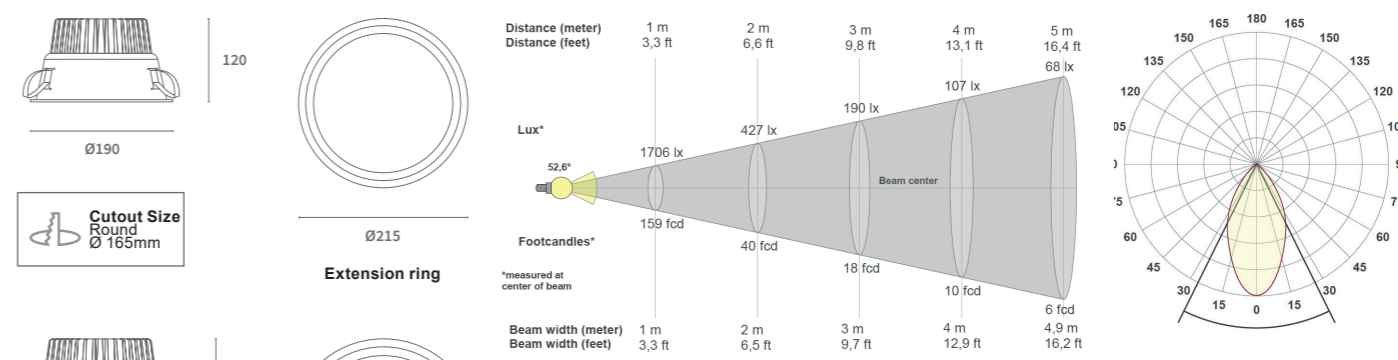

Article No.	Description	Color	Size
2.01.1262	Extension ring for Baza Ø 190mm	White	Ø 215mm
2.01.1263	Extension ring for Baza Ø 230mm	White	Ø 260mm
-----	Emergency kit available on request