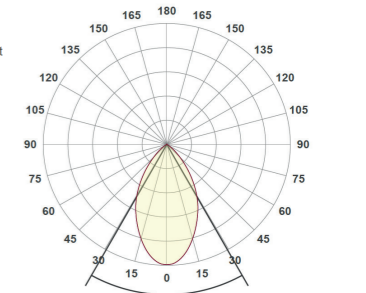

ALSO AVAILABLE

Article No.	Description	Color	Size
2.01.1261	Extension ring for Baza Ø 165mm	White	Ø 185mm
-----	Emergency kit available on request