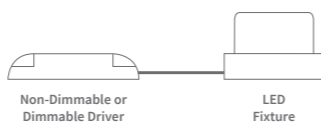

Baza

Downlight Fixed

Scan QR code for Baza in black

Also available

Diameter	190mm											
Reflector	Matt 60°											
System Power	9.1W	9.4W	12.8W	13.1W	18.7W	19.2W	21.5W	22.5W	26.4W	27.6W	30.3W	31.6W
CRI	>80Ra											
CCT	3000K	4000K	3000K	4000K	3000K	4000K	3000K	4000K	3000K	4000K	3000K	4000K
System Lumen	988lm	1034lm	1424lm	1482lm	2024lm	2177lm	2304lm	2442lm	2735lm	2889lm	3106lm	3251lm
System Efficacy	108lm/W	110lm/W	111lm/W	113lm/W	108lm/W	113lm/W	107lm/W	108lm/W	103lm/W	105lm/W	102lm/W	103lm/W
Driver	225mA	225mA	350mA	350mA	500mA	500mA	600mA	600mA	700mA	700mA	800mA	800mA
L+B values (50.000 hr)	L80B10 (50.000h)											

Diameter	230mm											
Reflector	Matt 60°											
System Power	12.6W	13.1W	18.5W	19.1W	21.6W	22.4W	26.2W	27.3W	30.5W	31.3W		
CRI	>80Ra											
CCT	3000K	4000K	3000K	4000K	3000K	4000K	3000K	4000K	3000K	4000K		
System Lumen	1508lm	1542lm	2139lm	2175lm	2461lm	2509lm	2916lm	2976lm	3322lm	3497lm		
System Efficacy	120lm/W	118lm/W	116lm/W	114lm/W	114lm/W	112lm/W	111lm/W	109lm/W	109lm/W	112lm/W		
Driver	350mA	350mA	500mA	500mA	600mA	600mA	700mA	700mA	800mA	800mA		
L+B values (50.000 hr)	L80B10 (50.000h)