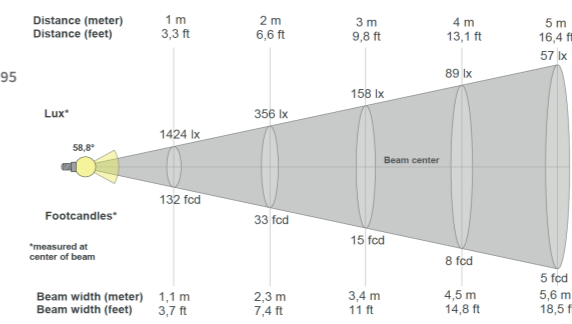

¹Article No. with ¹ indicates DALI dimmable driver is included.

Scan QR code for Baza in black