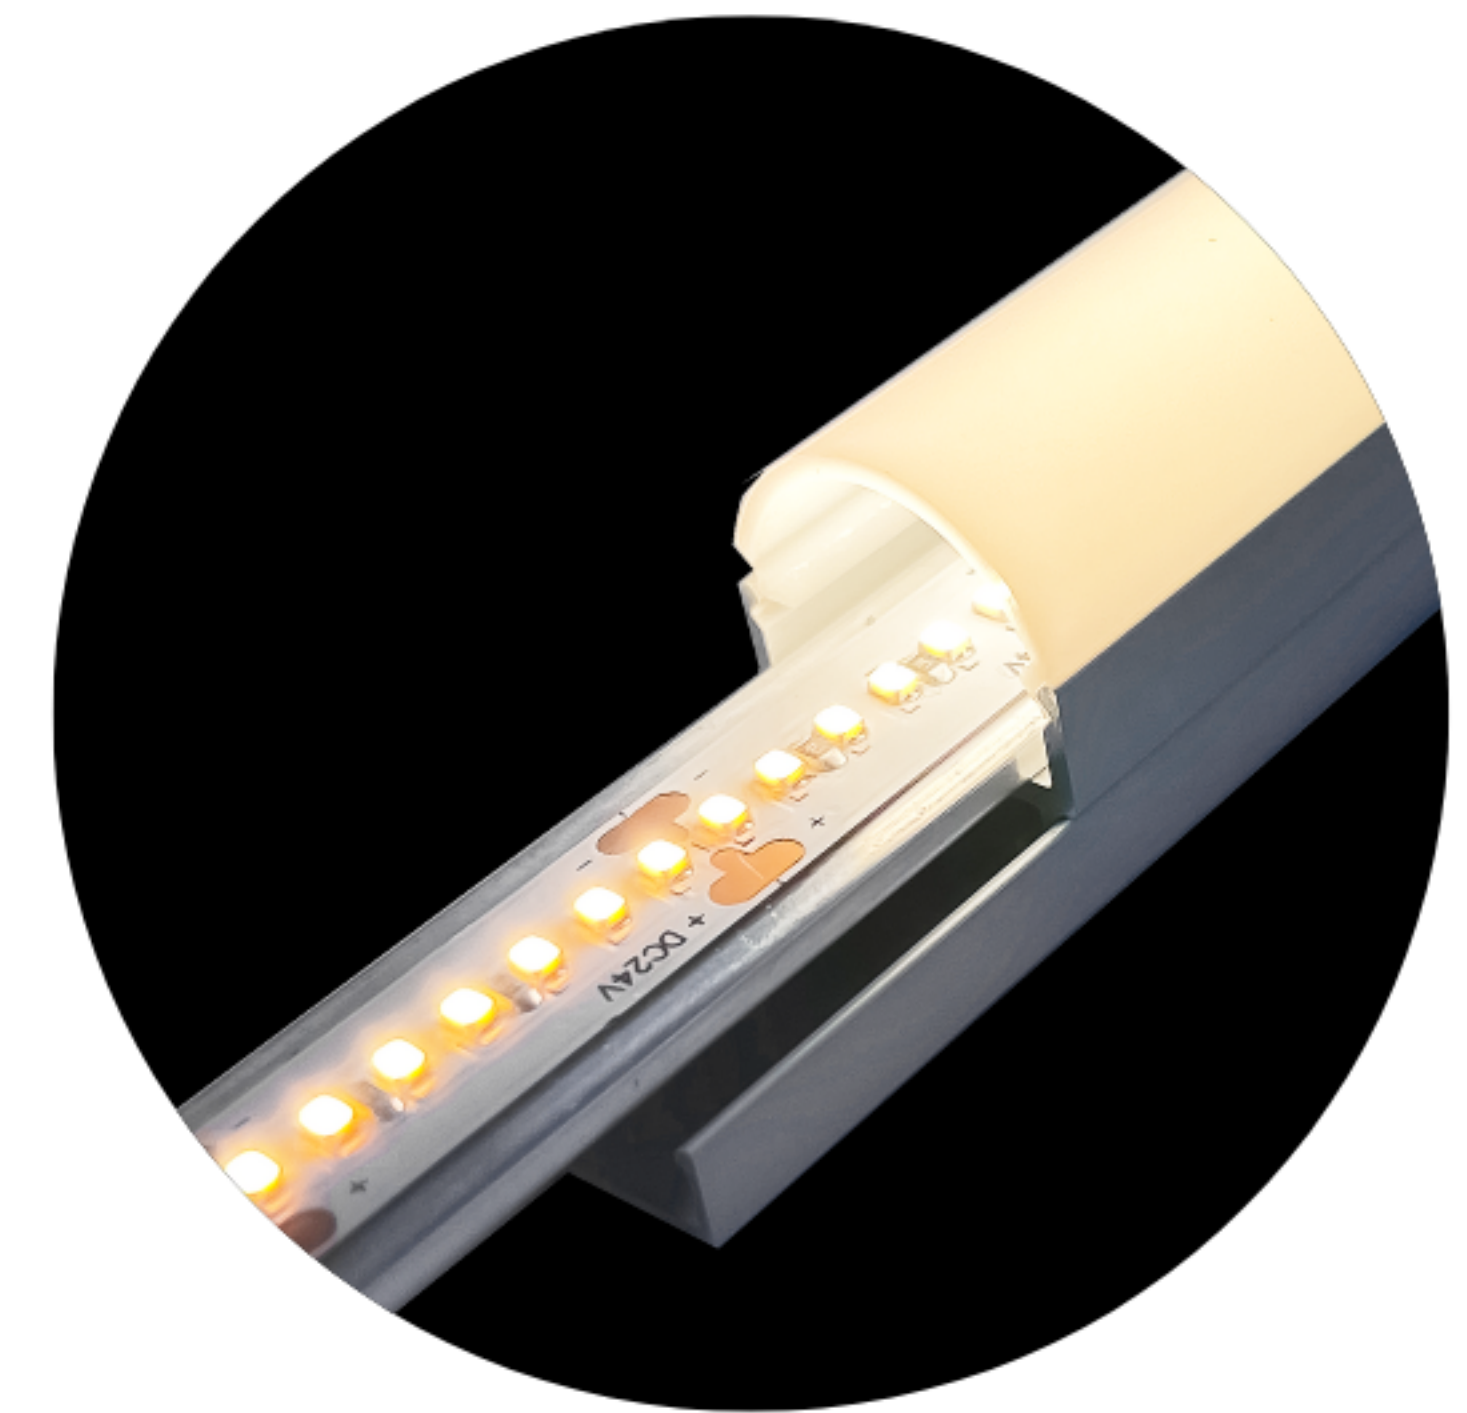

Trivi ●

DESIGNER LEDSTRIP

Input voltage 24V

Reel length 4m

Width 10mm

Max. connection length 4m

Cutttable length 7 LED's (26,3mm)

LED/m 266LED's/m

Power/m 16,42W/m