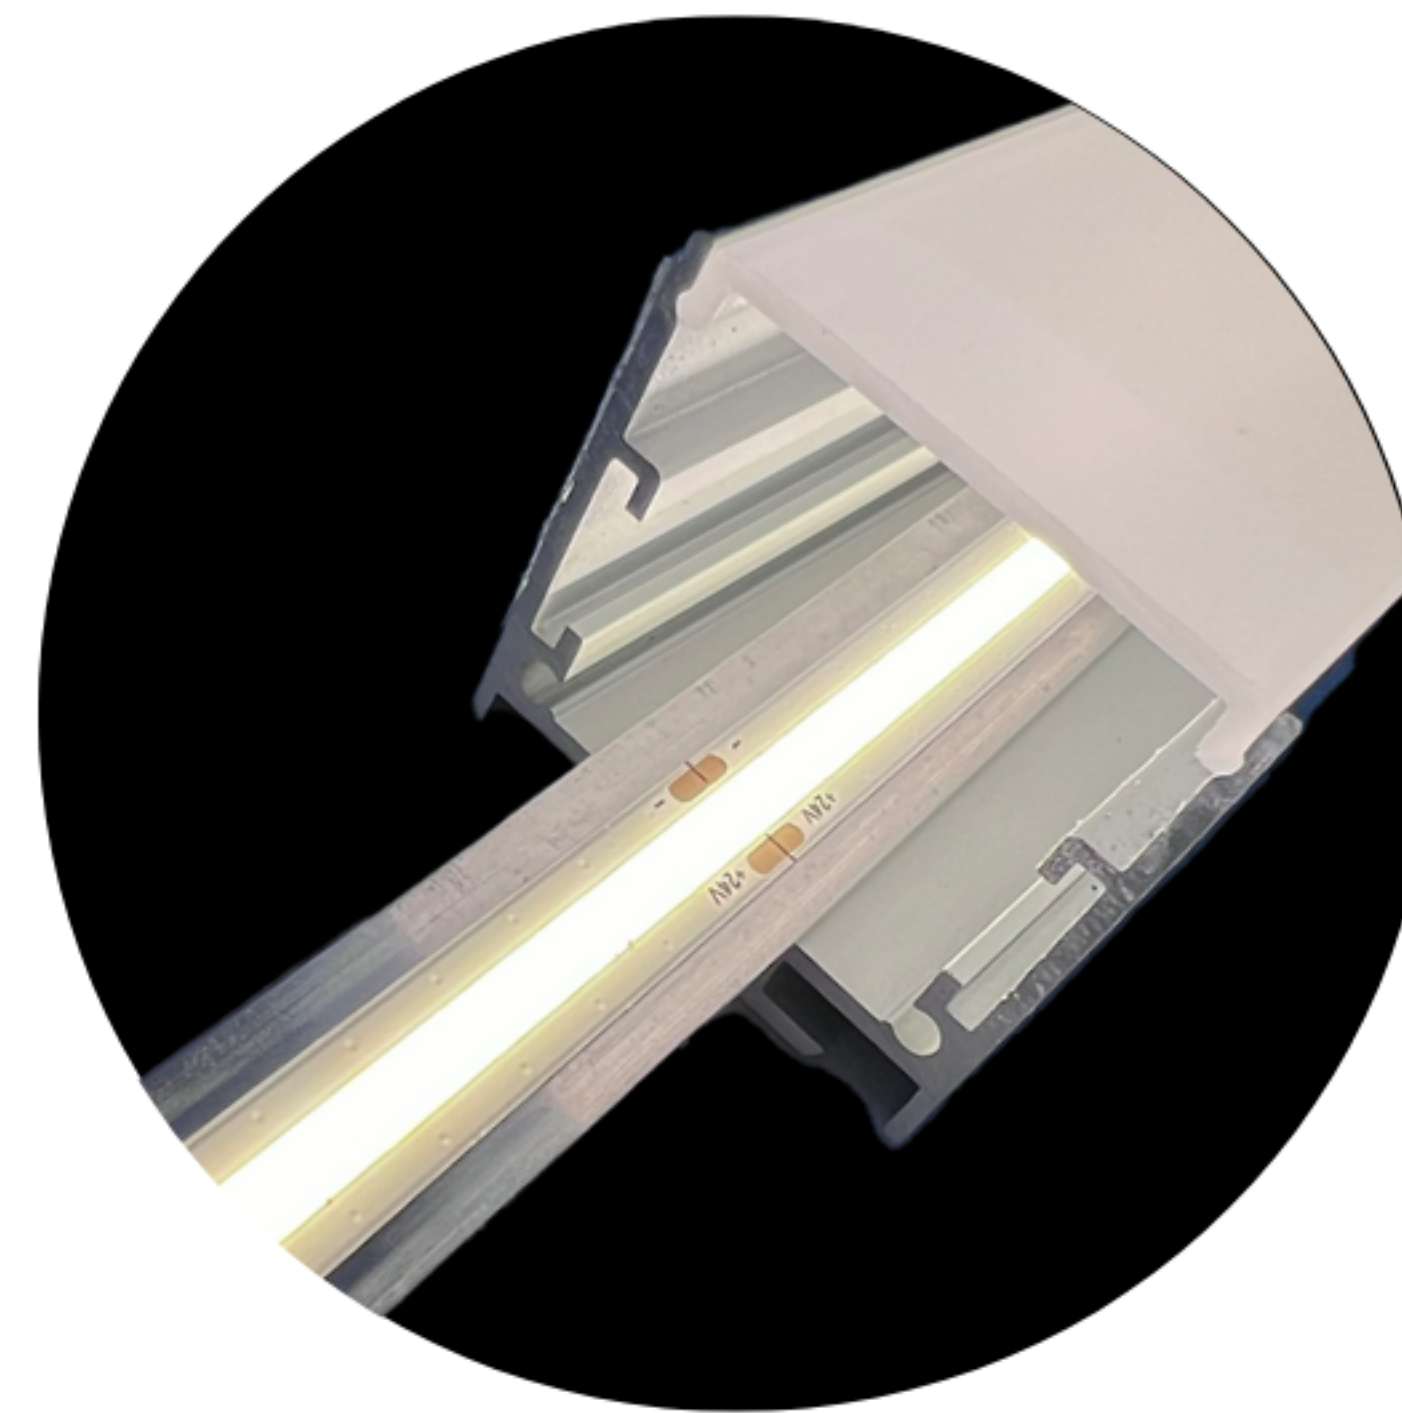

Micus ●

COB LEDSTRIP

Input voltage 24V

Real length role 5m

Width 8mm

Max. connection length 5m

Cutttable length 29,41 mm

LED/m 544LED's/m

Power/m 10W/m