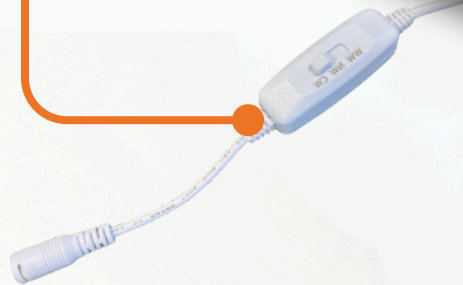

COLOURS

FREEDOM IN MOUNTING

With the option to use the Plata as a pendant, inlay or surface-mounted fixture using the surface-mounted frame, this fixture is even suitable for concrete ceilings.

- ✓ The Plata is dimmable on/off as standard
- ✓ Optionally available DALI 2 (better compatible, more addresses, backwards compatible with DALI)
- ✓ Easily add to Casambi networks via broadcasting