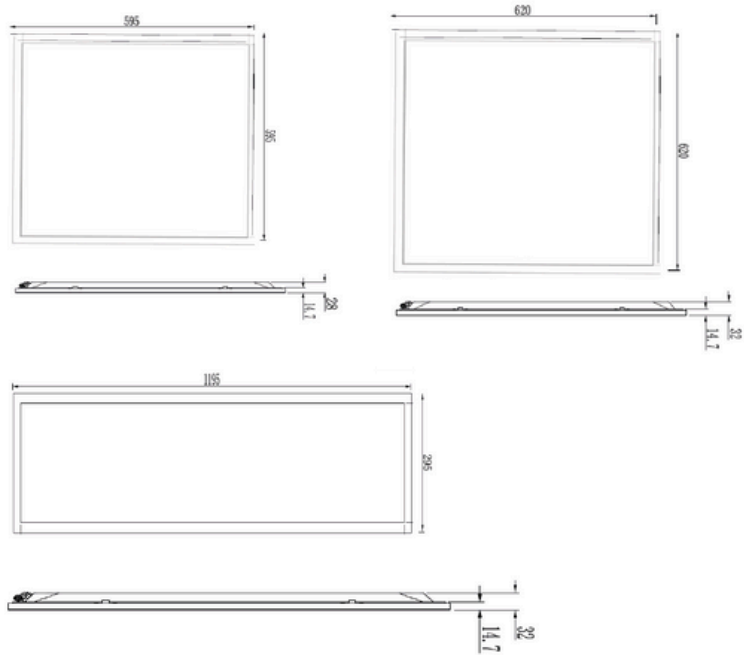

Accessories

The Plata in combination with the construction frame makes it possible to facilitate renovation projects smooth and quickly. This solution is also ideal for use with concrete ceilings, allowing you to easily provide quality lighting.

Suspension set for Plata

Construction frame for Plata