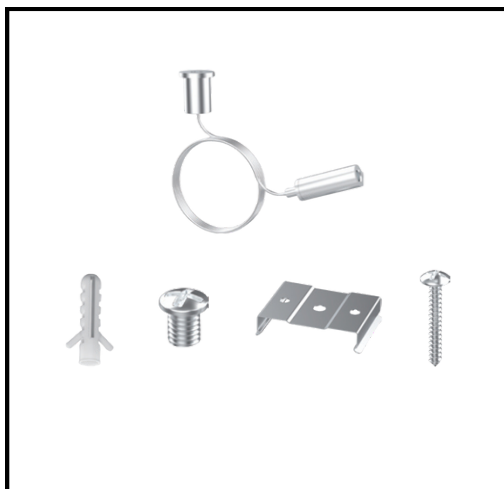

COLOURS

DIPSWITCH

Special dip switch on the top of the fixture with the option to switch between light colors 3000K, 3500K and 4000K. Light output can be controlled on the driver.

**LED'S CONNECT
THE LUCIO.**

Accessories

The light color of the upright corresponds to the direct light. Combine multiple Lucios Connect multiple Lucio luminaires with our special connection pieces and create a seamless design. With the ability to add a 15-meter roll of opal finish, you can make your design aesthetically complete. Mount it as a pendant fixture or surface.