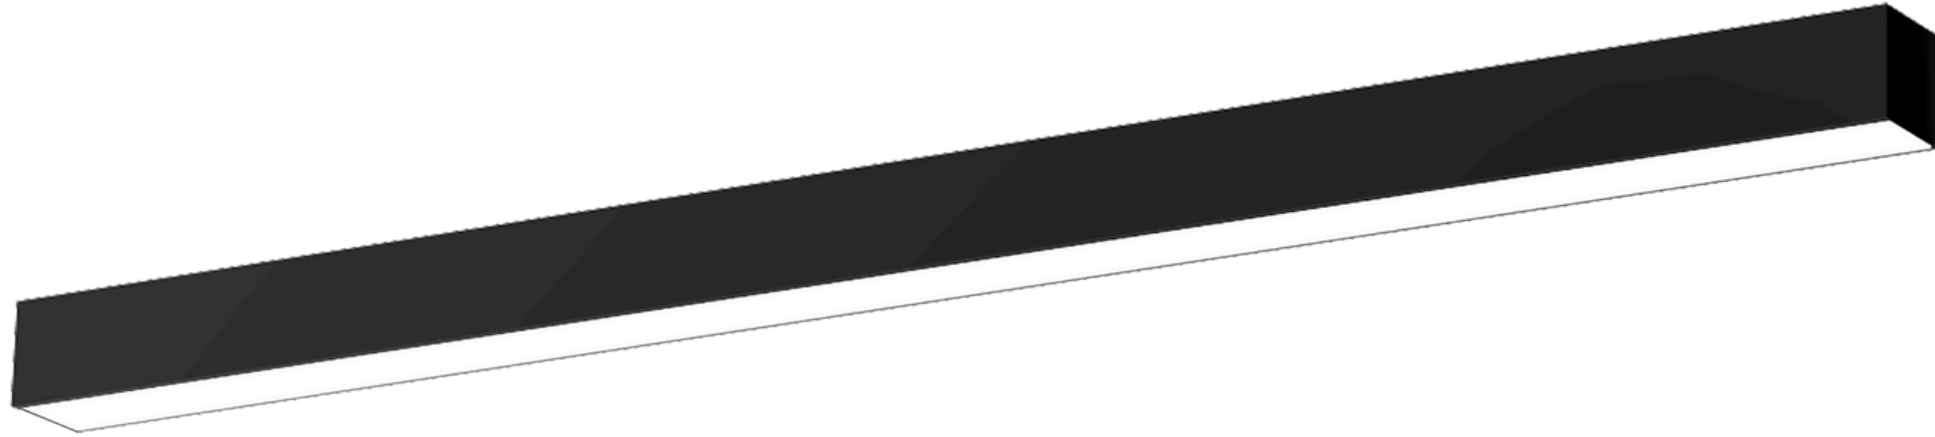

LUCIO

SURFACE OR PENDANT

A flexible and energy-efficient system designed specifically for projects where the desire is to adjust lighting and design at any given moment. Featuring a special dipswitch for light colors, a dipswitch for light output, and a flexible design allowing the top of the luminaire to be fitted with an uplight or blind plate, this luminaire is suitable for use in offices, public spaces, retail, and hospitality.

Technical Datasheet

LUCIO

CASAMBI

STANDARD DALI 2 DIMMABLE

UP LIGHT OPTION

The blank plate of the Lucio comes standard with the luminaire. It can be easily exchanged with the uplight with just one click as desired. The uplight provides indirect light at the top of the luminaire and is also available in black for all sizes. In the uplight variant, the light output of the Lucio is distributed, with 70% accounting for direct light at the bottom and 30% for the uplight. The light color of the uplight matches that of the direct light