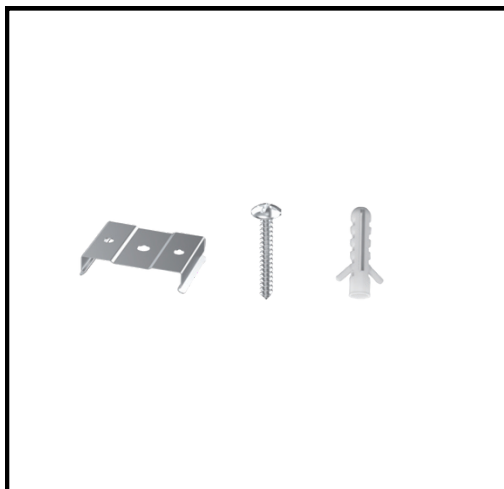

Accessories

The light color of the upright corresponds to the direct light. Combine multiple Lucios Connect multiple Lucio luminaires with our special connection pieces and create a seamless design. With the ability to add a 15-meter roll of opal finish, you can make your design aesthetically complete. Mount it as a pendant fixture or surface.