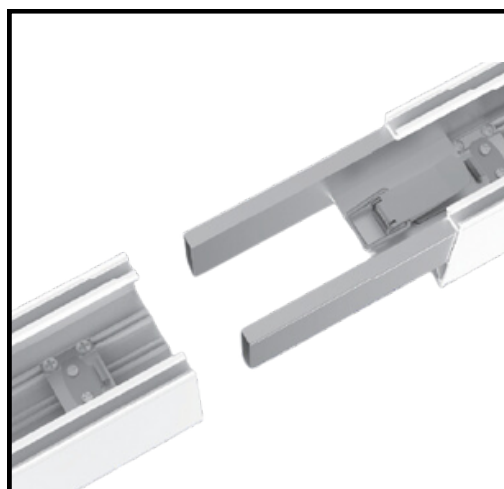

Technical Datasheet

LUCIO

CASAMBI

STANDARD DALI 2 DIMMABLE

UP LIGHT OPTION

The blank plate of the Lucio comes standard with the luminaire. It can be easily exchanged with the uplight with just one click as desired. The uplight provides indirect light at the top of the luminaire and is also available in black for all sizes. In the uplight variant, the light output of the Lucio is distributed, with 70% accounting for direct light at the bottom and 30% for the uplight. The light color of the uplight matches that of the direct light

COLOURS

DIPSWITCH

Special dip switch on the top of the fixture with the option to switch between light colors 3000K, 3500K and 4000K. Light output can be controlled on the driver.

**LED'S CONNECT
THE LUCIO.**

Accessories

The light color of the upright corresponds to the direct light. Combine multiple Lucios Connect multiple Lucio luminaires with our special connection pieces and create a seamless design. With the ability to add a 15-meter roll of opal finish, you can make your design aesthetically complete. Mount it as a pendant fixture or surface.