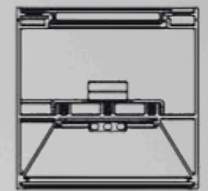

900/1200/1500/2400mm

75mm

60mm