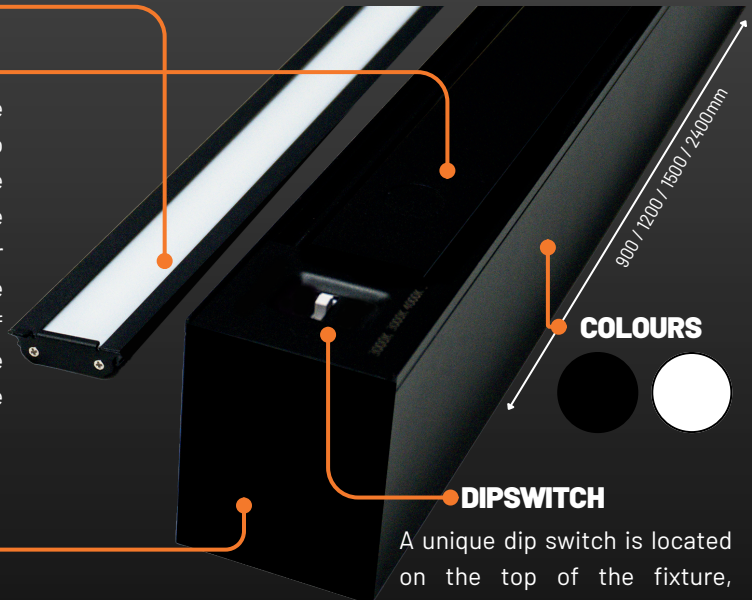

Lucio's Highlights

- Available with uplight
- Intelligent lighting with Dali 2 or Casambi
- Dip switch for light color and brightness
- Combine several Lucios into a single entity with the 15-meter diffuser roll.

LUCIO PRODUCT HIGHLIGHTS

DALI 2 DIMMABLE AS STANDARD

COVER PLATE OR UPLIGHT OPTION

The Lucio comes with a standard blind plate included in the fixture. You have the flexibility to switch this out with the uplight with just one click. The uplight offers indirect lighting at the top of the fixture and is also offered in black for all sizes. The light from the Lucio will be dispersed using the uplight option, with 70% of the light output at the bottom and 30% from the uplight. The uplight's light color matches the direct light.

CONNECT MULTIPLE LUCIO'S

Interconnect various Lucio fixtures using our unique connection components to achieve a cohesive design. Enhance your design by incorporating a 15-meter roll of opal finish.

COLOURS

DIPSWITCH

A unique dip switch is located on the top of the fixture, providing the ability to adjust light colors to 3000K, 3500K, and 4000K. The light output is adjustable through the driver.

Accessories