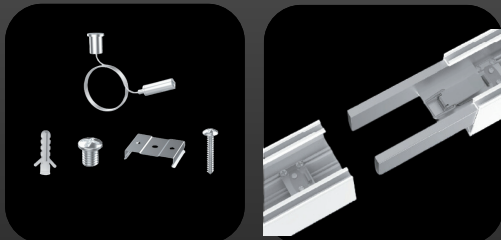

CONNECT MULTIPLE LUCIO'S

Interconnect various Lucio fixtures using our unique connection components to achieve a cohesive design. Enhance your design by incorporating a 15-meter roll of opal finish.

COLOURS

DIPSWITCH

A unique dip switch is located on the top of the fixture, providing the ability to adjust light colors to 3000K, 3500K, and 4000K. The light output is adjustable through the driver.

Accessories