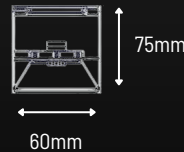

DIPSWITCH

A unique dip switch is located on the top of the fixture, providing the ability to adjust light colors to 3000K, 3500K, and 4000K. The light output is adjustable through the driver.