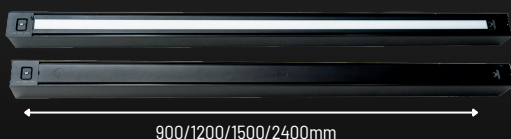

LUCIO PRODUCT HIGHLIGHTS

DALI 2 DIMMABLE AS STANDARD

COVER PLATE OR UPLIGHT OPTION

The Lucio comes with a standard blind plate included in the fixture. You have the flexibility to switch this out with the uplight with just one click. The uplight offers indirect lighting at the top of the fixture and is also offered in black for all sizes. The light from the Lucio will be dispersed using the uplight option, with 70% of the light output at the bottom and 30% from the uplight. The uplight's light color matches the direct light.

CONNECT MULTIPLE LUCIO'S

Interconnect various Lucio fixtures using our unique connection components to achieve a cohesive design. Enhance your design by incorporating a 15-meter roll of opal finish.

COLOURS

DIPSWITCH

A unique dip switch is located on the top of the fixture, providing the ability to adjust light colors to 3000K, 3500K, and 4000K. The light output is adjustable through the driver.

Accessories