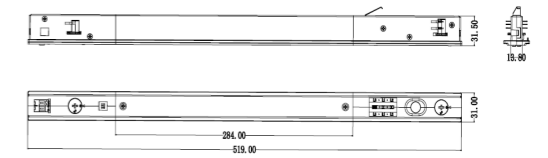

PRODUCT LIST

Cecid Track Light Dipswitch. Driver not included.

Article No.	Product Name	Color	CCT (dipswitch)	System Lumen	System Power	System Efficacy	Size	CRI
2.17.4661	Track light Cecid	White	3000K/3500K/4000K	up to 4025lm	19W	119lm/W	564mm	>90Ra
2.17.4898	Track light Cecid	White	3000K/3500K/4000K	up to 4060lm	30W	120lm/W	864mm	>90Ra
2.17.4662	Track light Cecid	White	3000K/3500K/4000K	up to 4130lm	35W	121lm/W	1164mm	>90Ra
2.17.4664	Track light Cecid	Black	3000K/3500K/4000K	up to 4025lm	19W	119lm/W	564mm	>90Ra
2.17.4899	Track light Cecid	Black	3000K/3500K/4000K	up to 4060lm	30W	120lm/W	864mm	>90Ra
2.17.4665	Track light Cecid	Black	3000K/3500K/4000K	up to 4130lm	35W	121lm/W	1164mm	>90Ra