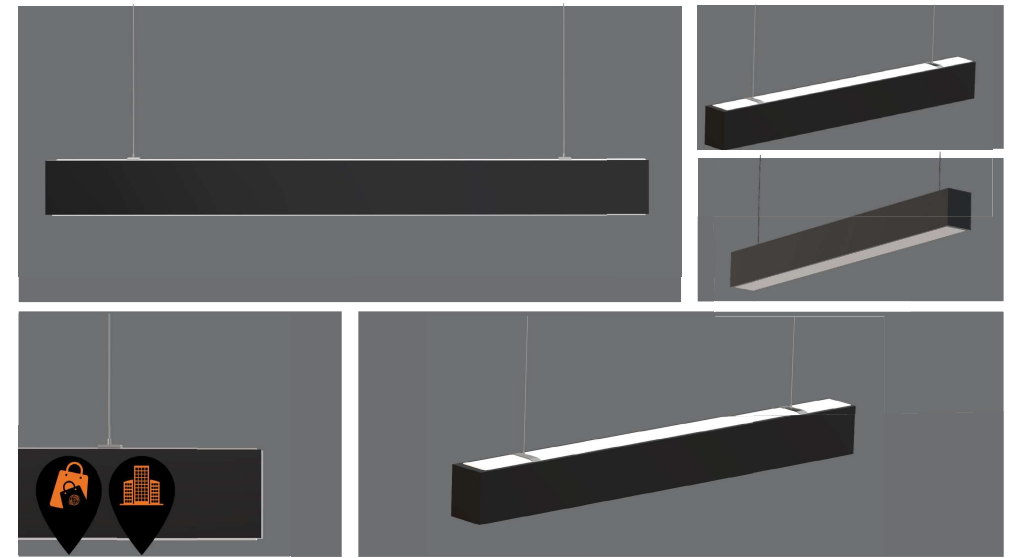

## XLH

Single light profile  
Pendant, Surface & Tracklight available

## XLH UP/DOWN

Double light profile  
Pendant & Tracklight available

# Modern and modular.

You might recognize this as the Alupro LED profile, or you could be acquainted with it as a complete fixture. Our expanded LED profile and fully developed, standardized, yet customizable XLH and XLH up-down fixtures. These are meticulously put together using our Alupro LED profiles and can be personalized down to the finest details to perfectly match the needs of each project.

The XLH and XLH up-down fixtures are impressively versatile solutions. Thanks to their standardized yet customizable design, they can adapt to a wide array of requirements. The entire fixture is assembled from various components in our assembly department. This exquisitely modern design is frequently chosen for use in office and retail projects. The XLH can operate as a pendant, track or a surface-mounted fixture, and is available in sizes of 0.9m, 1.2m, and 1.5 meter. The XLH and XLH up down boasts a specialized linear LED module, which can achieve a CRI of 90 in light colors like 3000K, 3500K, and 4000K. In the Bioup option, it can offer 4200K or Bioup + Tunable White with a CRI of 80.