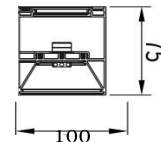

Choose between Uplight or blind plate, easily interchangeable and replaceable. Dipswitch with 3 settings for output wattage and 3 for color (3000K, 3500K, 4000K), wattages depending on fixture length. Cover rol available to create a cohesive unit from multiple Lucio fixtures.

PRODUCT LIST							
Article No.	Product Name	Color	CCT (dipswitch)	CRI	System Lumen (3500K)	System Power	Size
2.06.1007	Lucio	Black	3000K/3500K/4000K	>90Ra	121lm/W	18W/24W/30W	900mm
2.06.1008	Lucio	White	3000K/3500K/4000K	>90Ra	121lm/W	18W/24W/30W	900mm
2.06.1009	Lucio	Black	3000K/3500K/4000K	>90Ra	119lm/W	24W/32W/40W	1200mm
2.06.1010	Lucio	White	3000K/3500K/4000K	>90Ra	119lm/W	24W/32W/40W	1200mm
2.06.1011	Lucio	Black	3000K/3500K/4000K	>90Ra	117lm/W	30W/40W/50W	1500mm
2.06.1012	Lucio	White	3000K/3500K/4000K	>90Ra	117lm/W	30W/40W/50W	1500mm
2.06.1013	Lucio	Black	3000K/3500K/4000K	>90Ra	119lm/W	48W/64W/80W	2400mm
2.06.1014	Lucio	White	3000K/3500K/4000K	>90Ra	119lm/W	48W/64W/80W	2400mm

ADDITIONAL UPLIGHT					
Article No.	Product Name	Color	CCT (dipswitch)	CRI	For size
2.06.1015	Lucio uplight	Black	3000K/3500K/4000K	>90Ra	900mm
2.06.1016	Lucio uplight	Black	3000K/3500K/4000K	>90Ra	1200mm
2.06.1017	Lucio uplight	Black	3000K/3500K/4000K	>90Ra	1500mm
2.06.1018	Lucio uplight	Black	3000K/3500K/4000K	>90Ra	2400mm